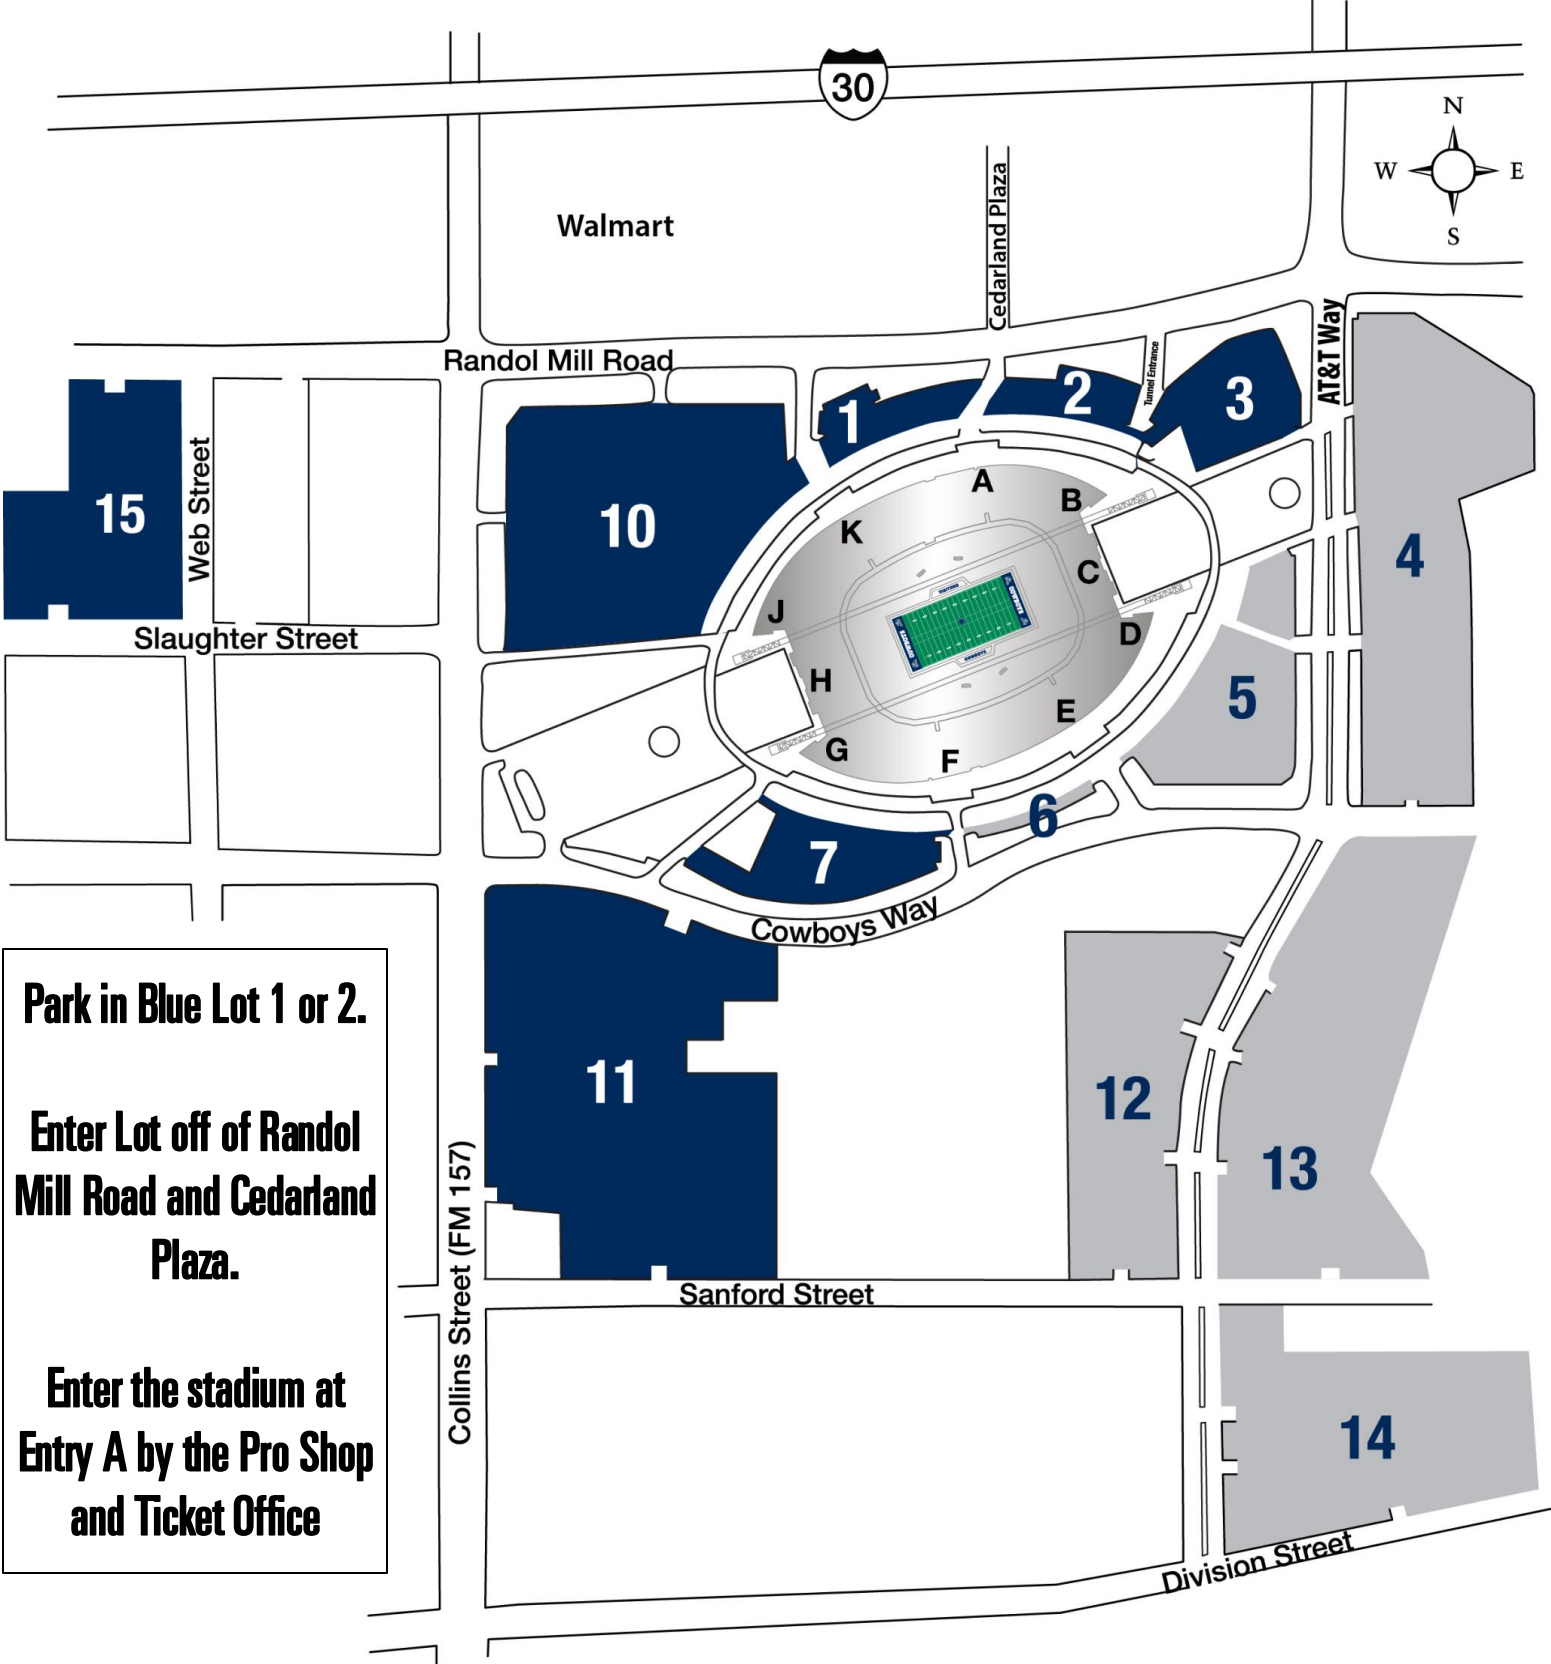

AT&T STADIUM PARKING

One AT&T Way, Arlington, TX 76011

Park in Blue Lot 1 or 2.

Enter Lot off of Randol Mill Road and Cedarland Plaza.

Enter the stadium at Entry A by the Pro Shop and Ticket Office