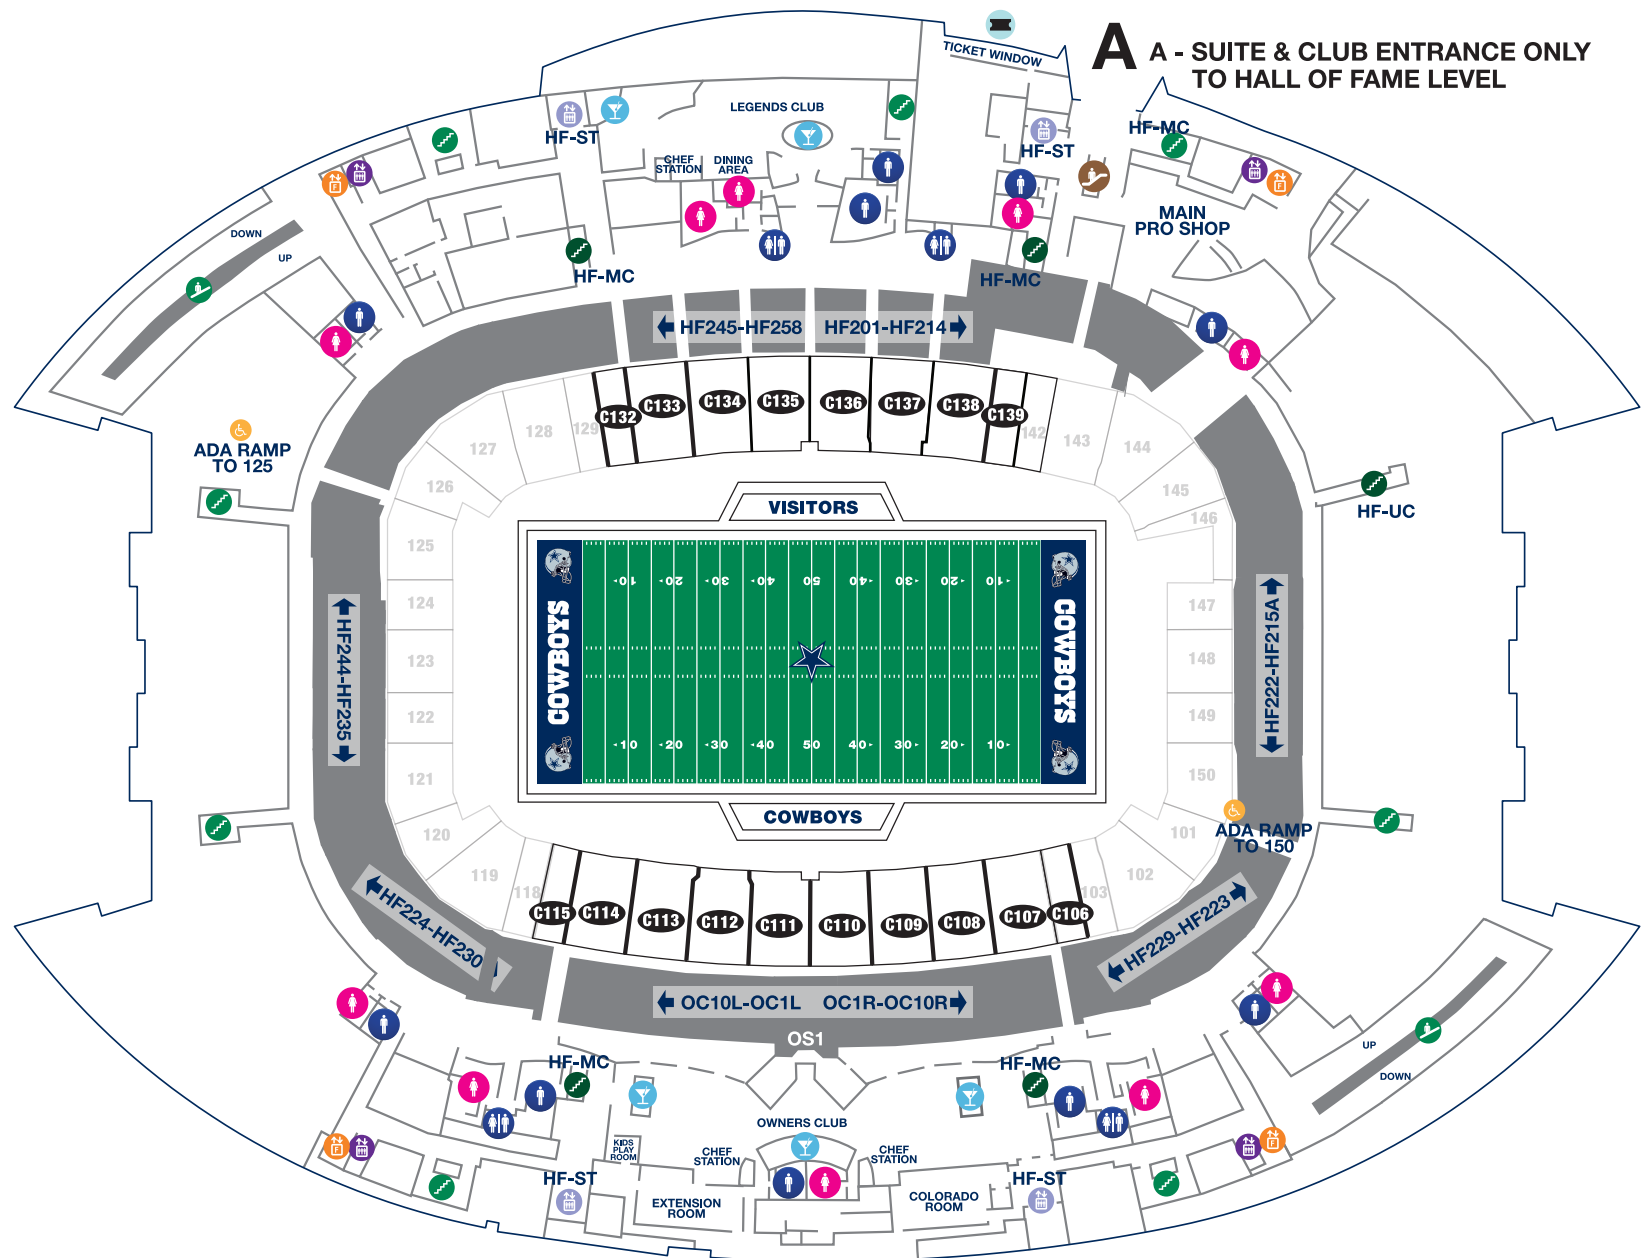

# HALL OF FAME LEVEL

**A** - SUITE & CLUB ENTRANCE ONLY TO HALL OF FAME LEVEL

- |  |                        |  |                      |  |                           |
|--|------------------------|--|----------------------|--|---------------------------|
|  | ELEVATOR TO ALL LEVELS |  | ESCALATOR            |  | FAMILY RESTROOM           |
|  | ELEVATOR               |  | STAIRS TO ALL LEVELS |  | BAR                       |
|  | FREIGHT ELEVATOR       |  | STAIRS               |  | TICKET WINDOW/WILL CALL   |
|  | RAMP                   |  | MEN'S RESTROOM       |  | HALL OF FAME LEVEL SUITES |
|  |                        |  | WOMEN'S RESTROOM     |  |                           |